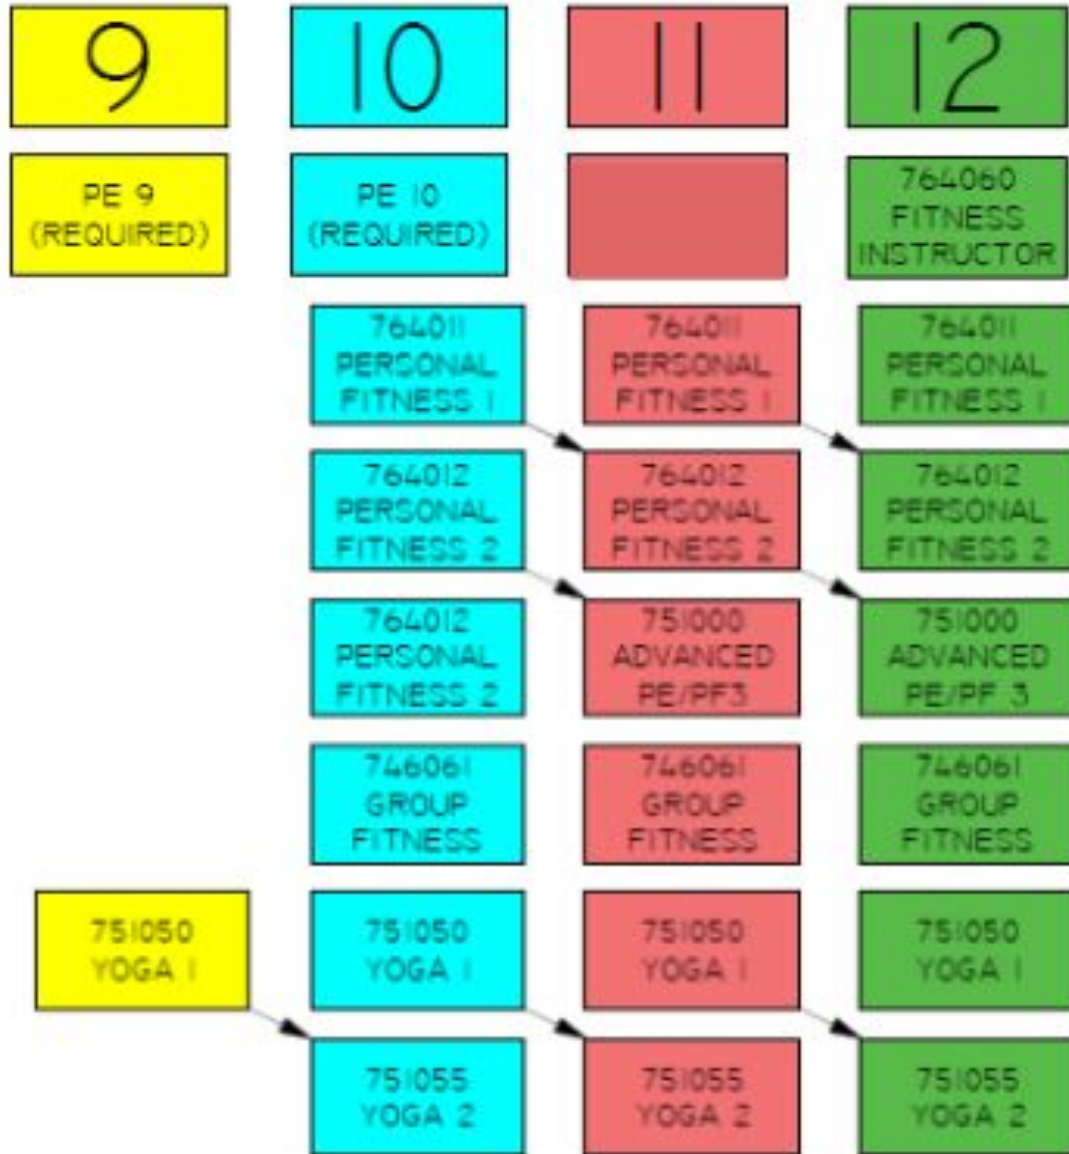

WEST SPRINGFIELD HIGH SCHOOL  
HEALTH AND PE

COURSE OFFERINGS

■ HPE COURSE SEQUENCING CHART!